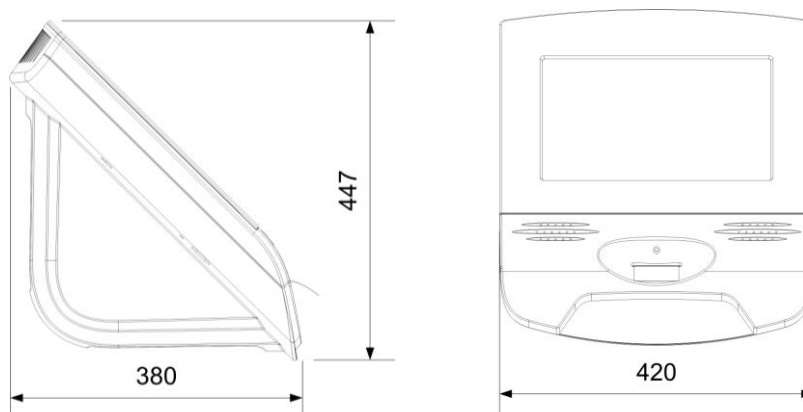

Used with Orchestra, Ensemble, Duet Virtua, Solo Virtua, Q-Win

Technical specifications	Weight	16,0 kg	
	Material, casing	Aluminium and glass	
	Printing method	Thermal printing	
	Paper type, ticket roll	Printing speed max: 140 mm/s, 8 dots/mm (203 dpi)	
	Display	Resolution	17", 16.7 million colours
		Resolution	Resolution: 1280 X 1024 pixels.
		Contrast ratio	Contrast ratio: 800:1, luminance: 350 cd/m2
		Viewing angles	Viewing angles: from left, right, above and below: 80°
	Touch screen	Projective capacitive touch screen; no film or other on top of glass	
	External power supply	Input: 100-240 V AC, 50-60 Hz, output: 24 V DC, 5 A	
	Power consumption	Stand by, approx 45 W. Printing, max 125 W	
	Temperature	Operating: 10-40 °C. Storage: 0-40 °C	
	Relative humidity	Operating: 15-75%. Storage: 10-90%	
	Network transmission speed	Supported: 10/100 Mbit/s Ethernet, minimum: 10 Mbit/s	
	Connectors/cables	RJ45 – CAT5 – FTP / S-FTP or better. Flexible to withstand bending	
	Expected life of thermal print head	More than 1,65 million standard tickets (60 mm) at print rate of 12,5%	
Safety and other regulations	CE, RoHS2, WEEE		

The package contains	Qmatic Intro 17	1
	Printed Quick Guide	1
	Power supply	1
	Ticket roll	1

Article number Qmatic Intro 17 10214120

DS199.01A